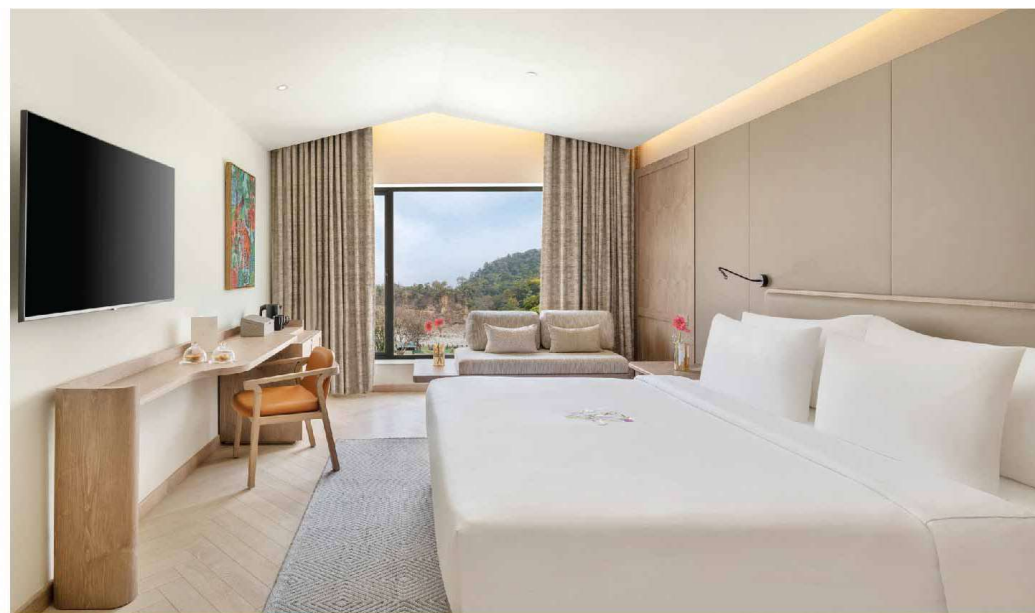

ZANA - A LUXURY ESCAPE, DHIKULI, JIM CORBETT