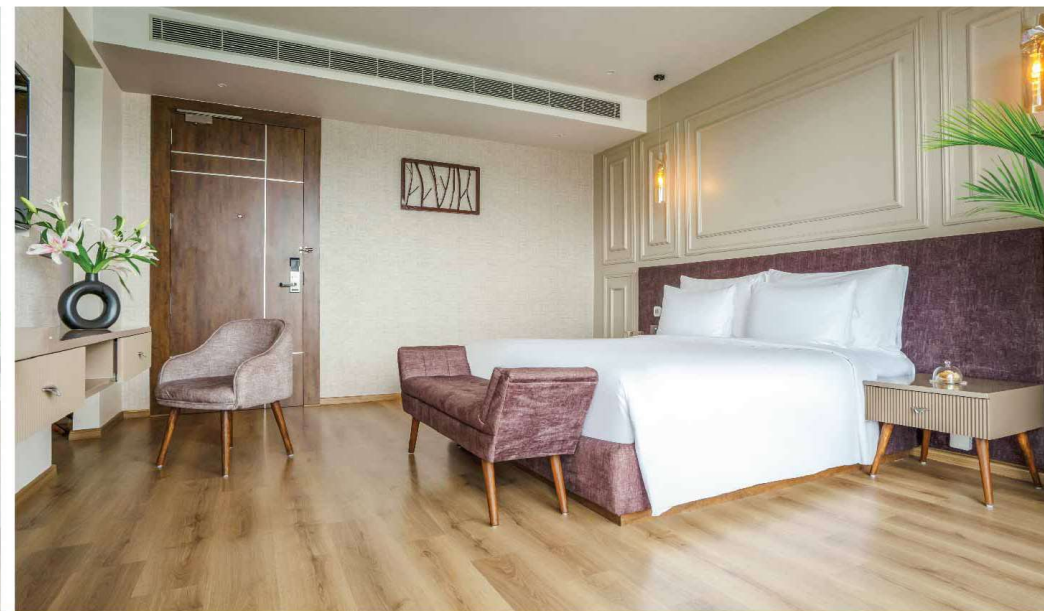

ZANA LAKE RESORT, UDAIPUR