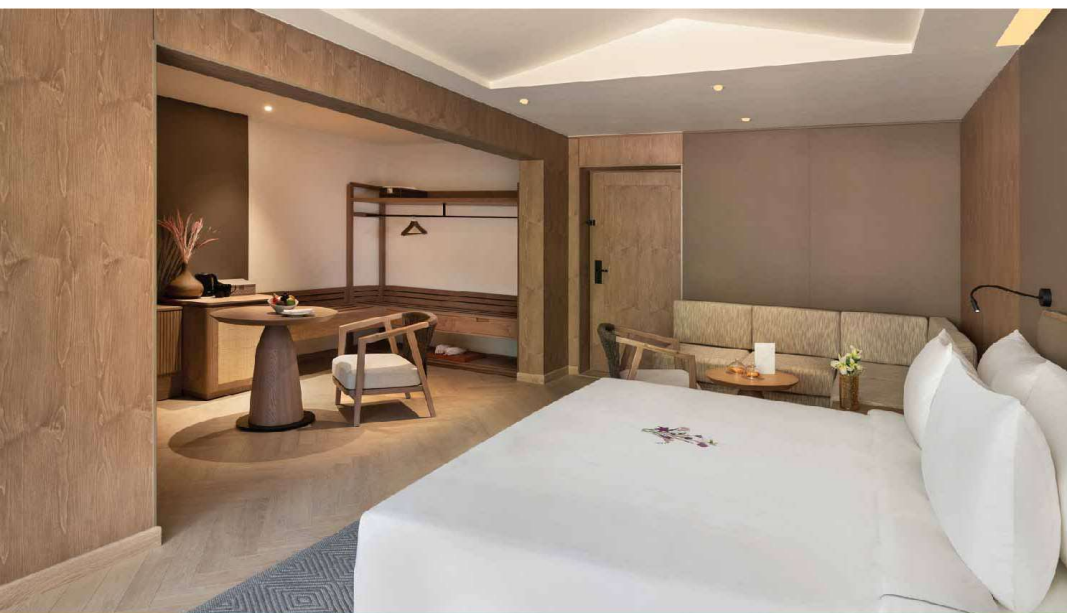

ZANA - A LUXURY ESCAPE, DHIKULI, JIM CORBETT