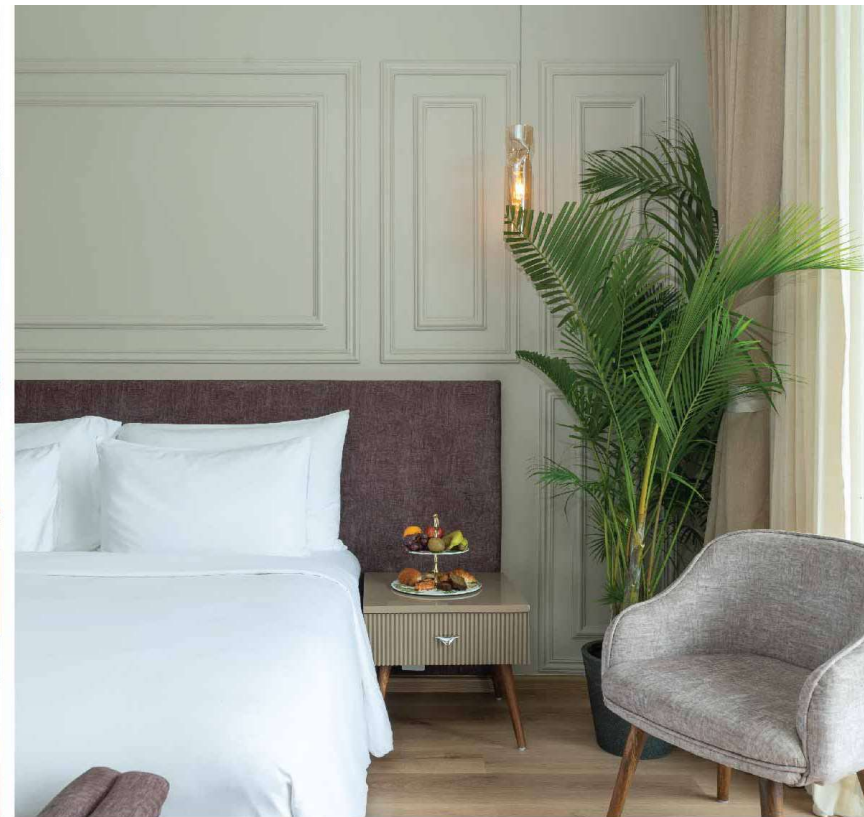

ZANA LAKE RESORT, UDAIPUR